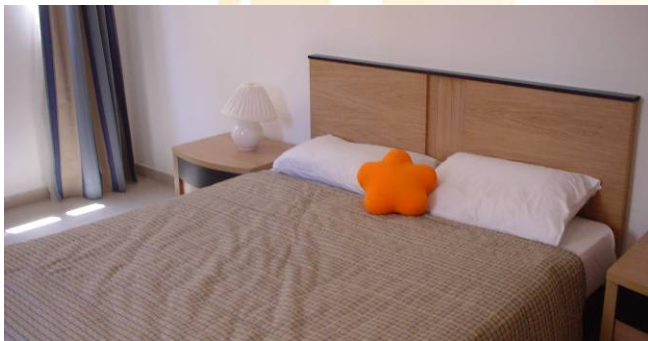

**Apartment Address:** am Shared Apartment  
**Block 3**  
**St. Joseph Flats**  
**50, Bouverie Street**  
**Gzira, L/O Sliema**

Share an apartment with other students learning English in Malta. It is the most cost effective type of accommodation and the preferred choice from students studying English with us. Living together with other students will help you to make friends and above all help you to improve your English

These apartments consist of a Block of 4 apartments, around 15 minutes on foot from the school. Each apartment has 1 double bedroom, 1 twin bedroom, 1 bathroom and 1 common kitchen with a living area.

Each Flat is equipped with:

- Fridge / Freezer
- Washing Machine
- Cooker
- Television (with Multiplus)
- Iron
- Single Beds (2m x 1m)
- Double Bed (2m x 1.4m)
- European 3 pin power points, 240Volts
- Basic facilities such as tea, coffee, toilet paper and washing liquids are not supplied.
- FREE WIFI - Download limit of 25GB per apartment